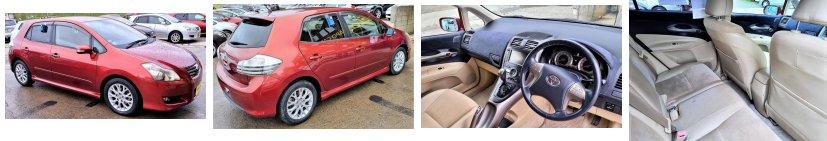

2007 Toyota Blade | #9355

$11,995.00

CONSUMER INFORMATION NOTICE

11,995

Year	2007	Model	Blade
Make	Toyota	Color	Red
MPG (City/Hwy)	24/32	MSRP	$11,995
Inventory #	2007	Stock #	2007
MSRP	$11,995	MSRP	$11,995
MSRP	$11,995	MSRP	$11,995
MSRP	$11,995	MSRP	$11,995
MSRP	$11,995	MSRP	$11,995
MSRP	$11,995	MSRP	$11,995
MSRP	$11,995	MSRP	$11,995