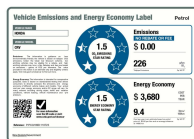

2006 Honda CR-V | #9282

$10,995.00