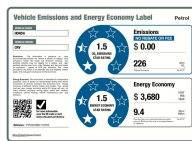

2006 Honda CR-V | #9282

$10,995.00

CONSUMER INFORMATION NOTICE

VEHICLE INFORMATION

MSRP	$10,995	MSRP	$10,995
MSRP	$10,995	MSRP	$10,995
MSRP	$10,995	MSRP	$10,995

VEHICLE INFORMATION

Year	2006	Make	Honda
Model	CR-V	Color	Blue
MPG (City)	24	MPG (Highway)	32
MPG (Combined)	27	MPG (City)	24

VEHICLE INFORMATION

Year	2006	Make	Honda
Model	CR-V	Color	Blue
MPG (City)	24	MPG (Highway)	32
MPG (Combined)	27	MPG (City)	24